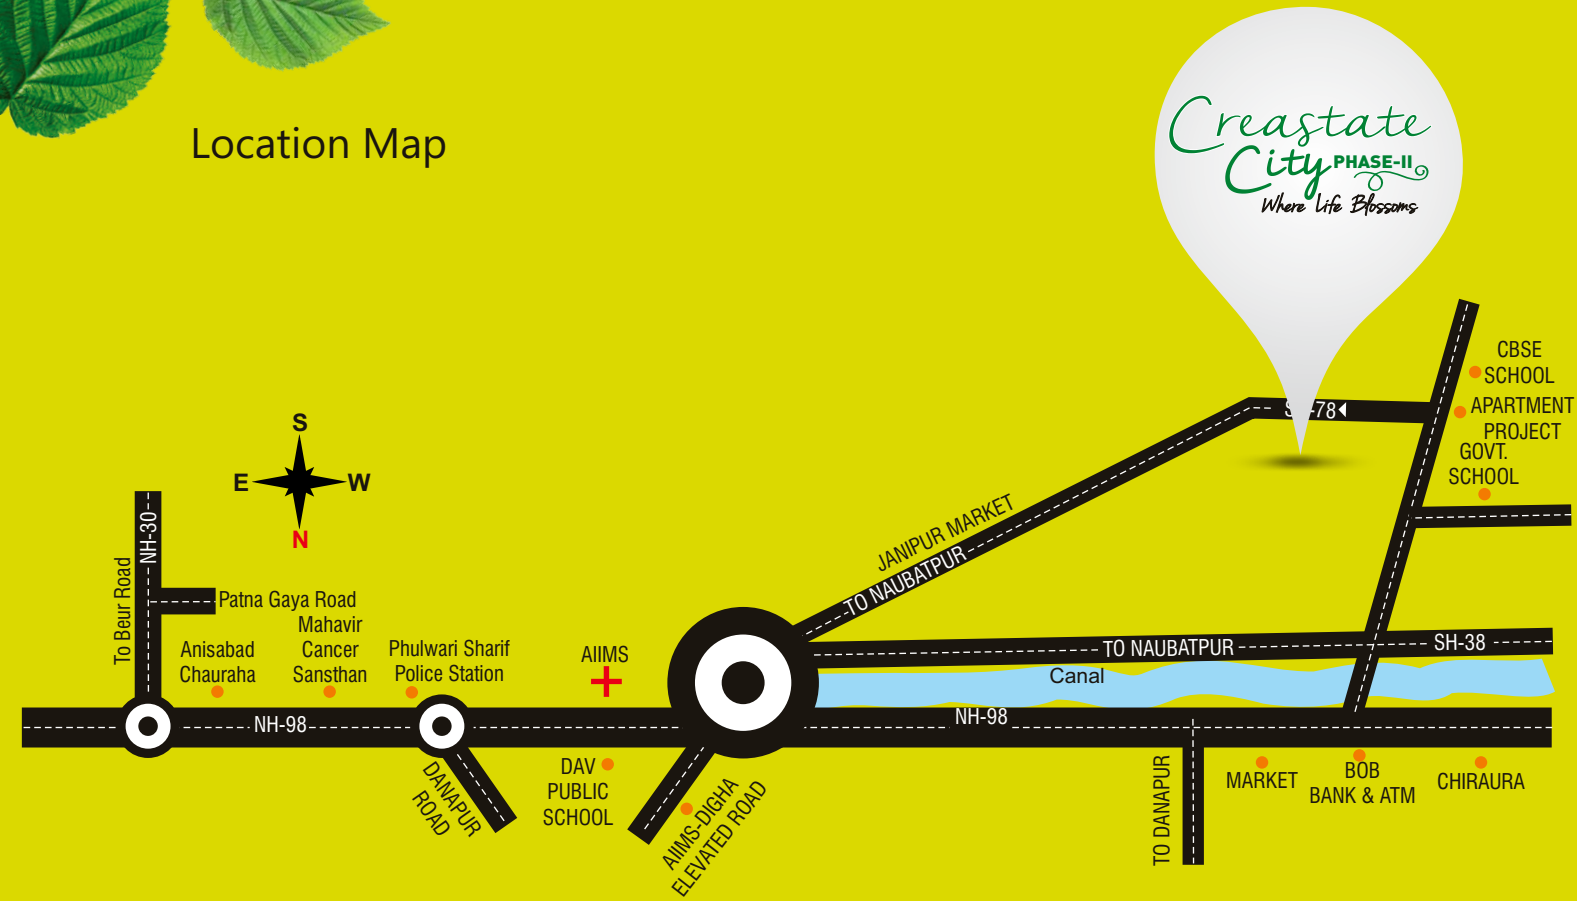

Location Map

LOCATION ADVANTAGES

- ◆ Spacious approach roads.
- ◆ Creastate City is at stone throw distance from NH-98.
- ◆ 12 K.m. from Danapur Railway Station.
- ◆ 17 K.m. from Lok Nayak Jai Prakash Narayan International Airport.
- ◆ 23 K.m. from Patna Junction.
- ◆ Well connected with Patna and other vital commercial center
- ◆ Through national highway - 98 and state highway -38.

Map for presentation purpose only. Not to Scale.

Delivered Project

Vivek Vihar

Sabdapuram

Ongoing Project

Al Madina City

creastate city